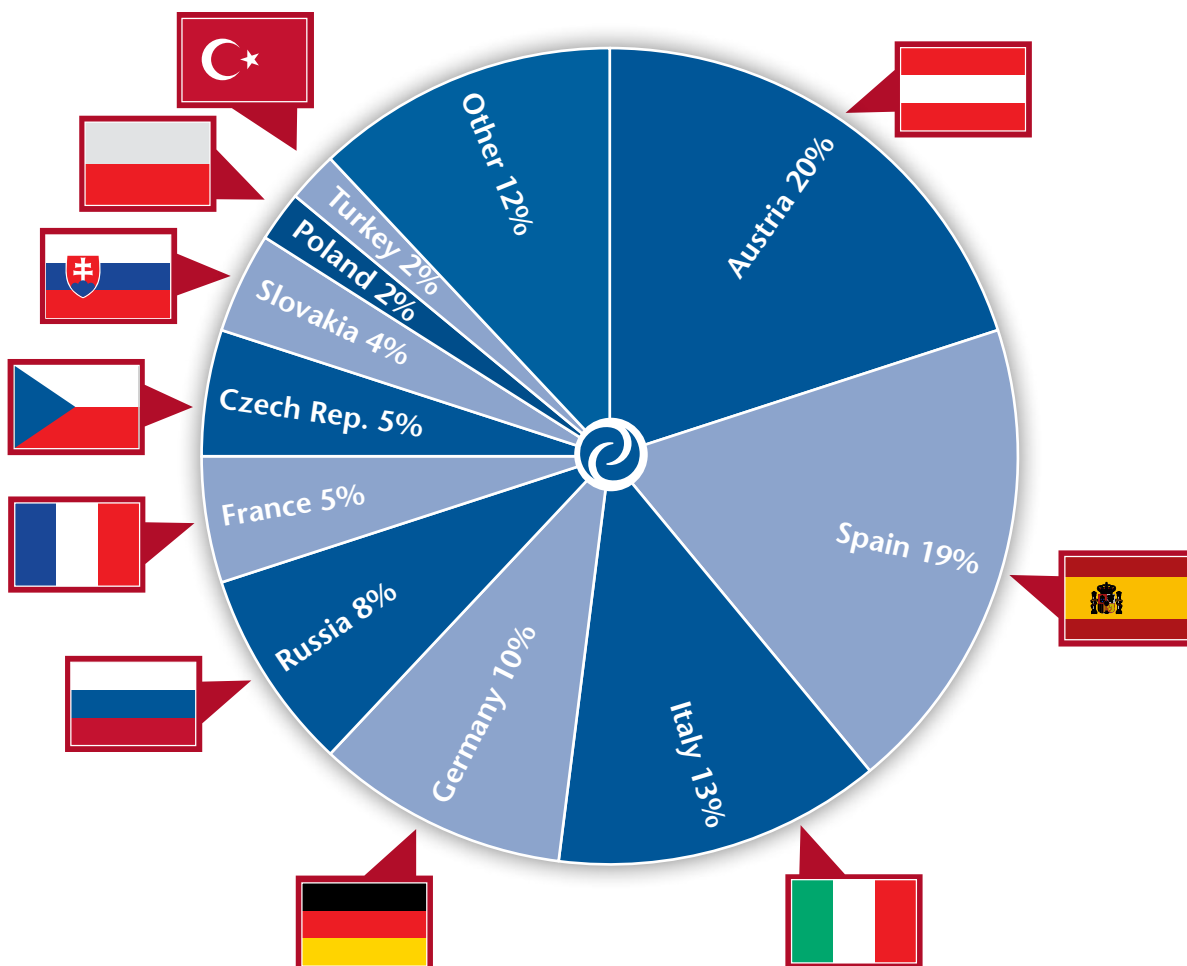

During 2009 we have welcomed students from a total of 46 different countries and were delighted to have received our first students from Vietnam, Nepal and Mauritiana. Students attending a program at Clubclass Residential Language School experience a totally immersive teaching environment since English is used to communicate both inside and outside of the classroom.

## Clubclass Top Nationalities in 2009

### Age Mix:

Over 46:	5%
36 to 45:	10%
26 to 35:	20%
18 to 25:	40%
Under 18:	25%